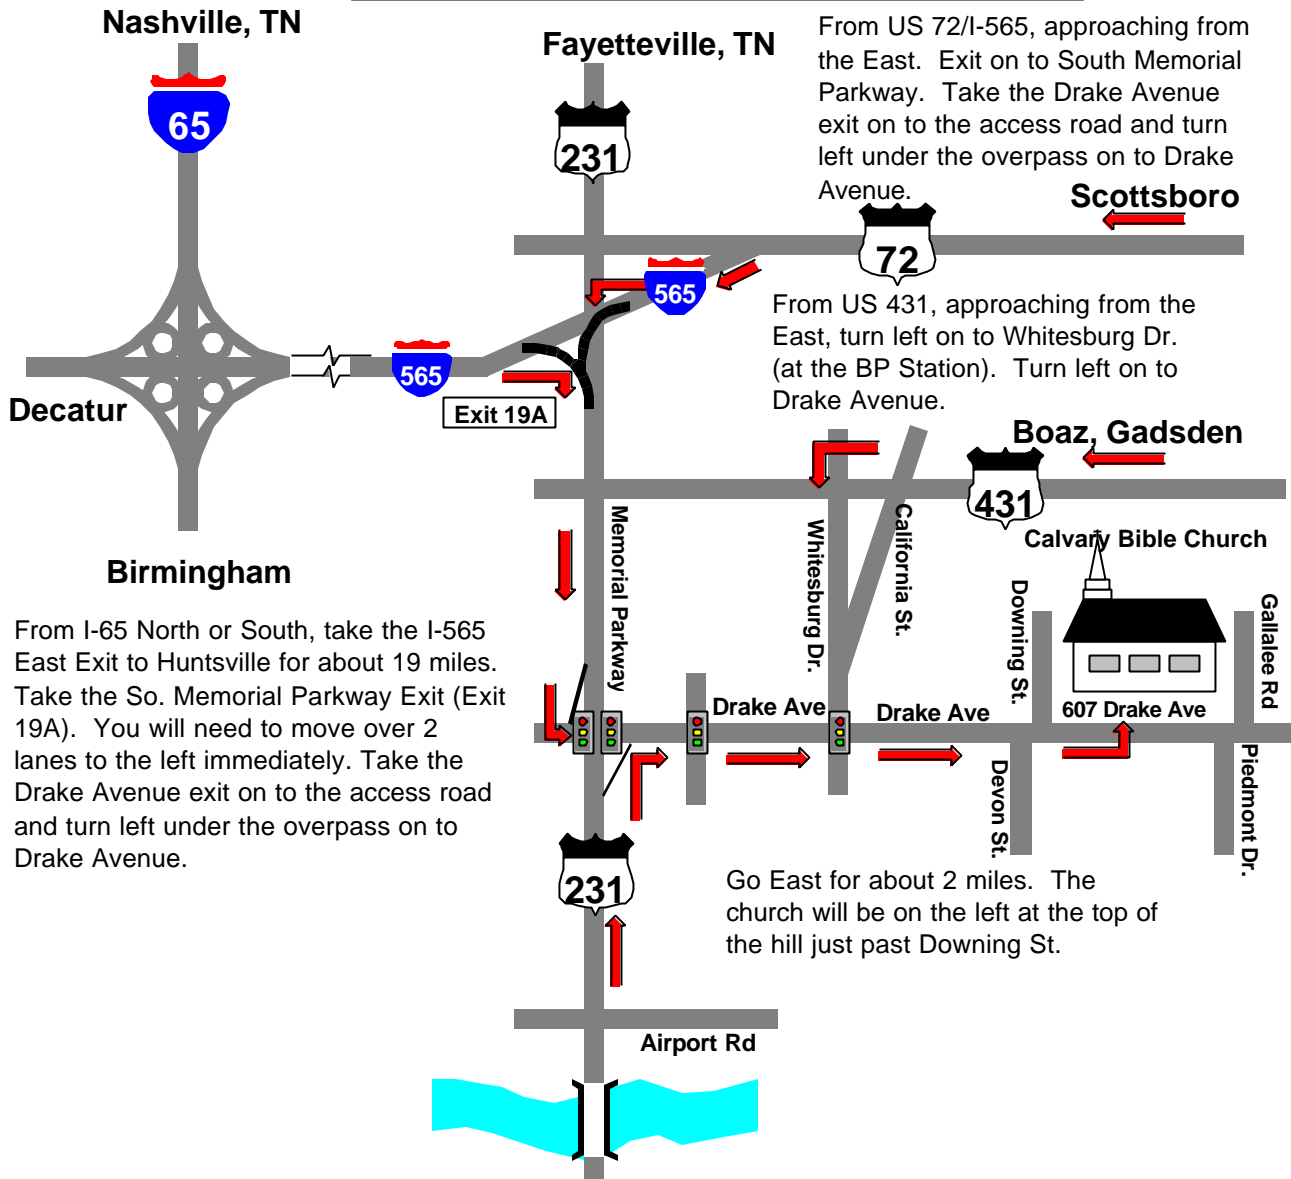

**Calvary Bible Church**  
 607 Drake Avenue  
 Huntsville AL 35802  
 (256)881-4381  
[www.cbCHSV.ORG](http://www.cbCHSV.ORG)

From I-65 North or South, take the I-565 East Exit to Huntsville for about 19 miles. Take the So. Memorial Parkway Exit (Exit 19A). You will need to move over 2 lanes to the left immediately. Take the Drake Avenue exit on to the access road and turn left under the overpass on to Drake Avenue.

From US 72/I-565, approaching from the East. Exit on to South Memorial Parkway. Take the Drake Avenue exit on to the access road and turn left under the overpass on to Drake Avenue.

From US 431, approaching from the East, turn left on to Whitesburg Dr. (at the BP Station). Turn left on to Drake Avenue.

Go East for about 2 miles. The church will be on the left at the top of the hill just past Downing St.

From US 231, approaching from the South. Take the Drake Avenue Exit and turn right on to Drake Avenue.